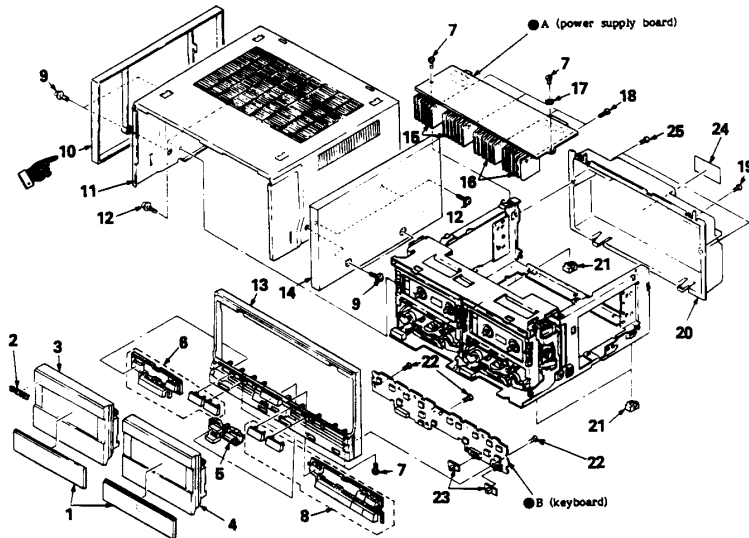

SONY

Hi-Fi Products
Service Bulletin

Model: TC-WR808M

No. 162

Subject: Part Number Correction - Plate
(C-Left), Side

Date: January 24, 1991

Symptom:
(**)

The part number listed in the service manual for the plate (C-Left), side (page 16, Ref. No. 10) is incorrect.

Solution: Please update your service manual with the correct part number listed below:

Ref. No.	Description	Part Number	
		Incorrect	Correct
10	Plate (C-Left), Side	4-346-341-01	<u>3</u>-346-341-01

Reference: FPR L2223

PRINTED IN U.S.A.
CSA-13191-2

CSA-13 HFP